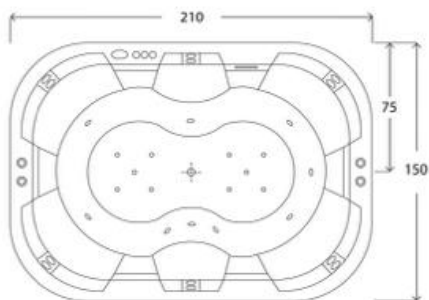

SPA 4 PERSON

1500 x 1500 x 8900

1. Acrylic whirlpool bathtub
2. Panel Material - Solid Wood
3. Support stainless steel frame
4. Hydraulic massage
5. Adjustable water jets
6. Cold -hot water faucet, water fall, hand shower and hand drainage
7. Under water LED light
8. Bottom jet
9. Heater

SPA 6 PERSON

2100 x 1500 x 900

1. Acrylic whirlpool bathtub
2. Support- stainless steel frame
3. Hydraulic massage
4. Adjustable water jets
5. Cold -hot water faucet, waterfall, hand shower and hand drainage Under water LED light
6. Bottom jets
7. Panel Material - Solid Wood
8. KW Heater