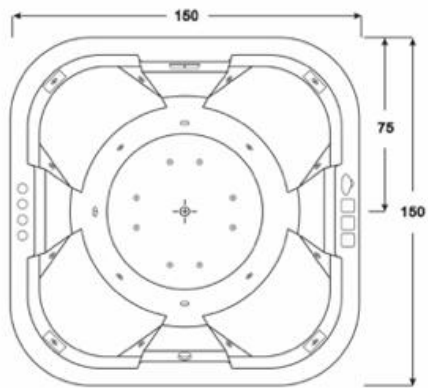

101

102

103

104

105

106

107

108

SPA 4 PERSON

1500 x 1500 x 8900

1. Acrylic whirlpool bathtub
2. Panel Material - Solid Wood
3. Support stainless steel frame
4. Hydraulic massage
5. Adjustable water jets
6. Cold -hot water faucet, water fall, hand shower and hand drainage
7. Under water LED light
8. Bottom jet
9. Heater

SPA 6 PERSON

2100 x 1500 x 900

1. Acrylic whirlpool bathtub
2. Support- stainless steel frame
3. Hydraulic massage
4. Adjustable water jets
5. Cold -hot water faucet, waterfall, hand shower and hand drainage Under water LED light
6. Bottom jets
7. Panel Material - Solid Wood
8. KW Heater