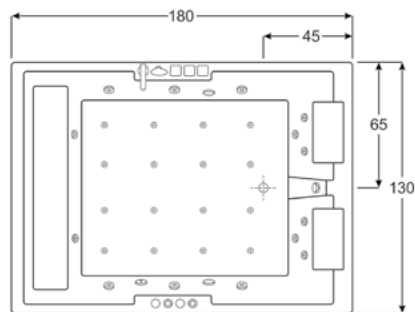

BT 65105

1800 × 1300 × 600

1. Acrylic whirlpool bathtub
2. Support- stainless steel frame
3. Hydraulic massage
4. Adjustable water jets
5. Cold -hot water faucet, water fall, hand shower and hand drainage
6. Under water LED light
7. Pillow
8. Available version : left or right
9. Bottom jets