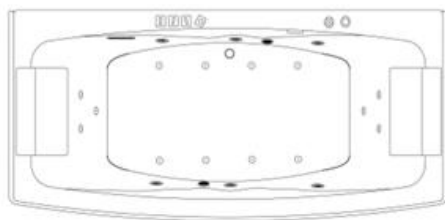

BT 106

1800 × 800 × 600

1. Acrylic whirlpool bathtub
2. Support- stainless steel frame
3. Hydraulic massage
4. Adjustable water jets
5. Cold -hot water faucet, water fall, hand shower and hand drainage
6. Under water LED light
7. 2 Pillow
8. Available version : left or right
9. Bottom jets