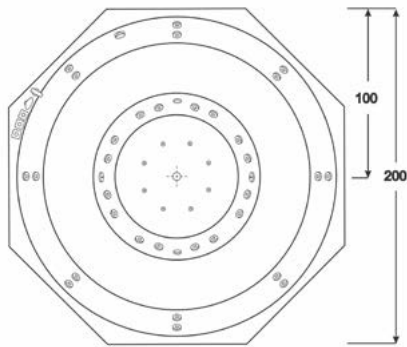

SPA 8 PERSON

2000 × 2000 × 8900

1. Acrylic whirlpool bathtub
2. Panel Material - Solid Wood
3. Support- stainless steel frame
4. Hydraulic massage
5. Adjustable water jets
6. Cold -hot water faucet, water fall, hand shower and hand drainage
7. Under water LED light
8. Pillow
9. Available version
10. Bottom jets
11. Heater