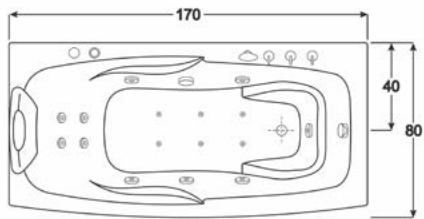

SPA 6 PERSON

2100 x 1500 x 900

1. Acrylic whirlpool bathtub
2. Support- stainless steel frame
3. Hydraulic massage
4. Adjustable water jets
5. Cold -hot water faucet, waterfall, hand shower and hand drainage Under water LED light
6. Bottom jets
7. Panel Material - Solid Wood
8. KW Heater

SPA 8 PERSON

2000 × 2000 × 8900

1. Acrylic whirlpool bathtub
2. Panel Material - Solid Wood
3. Support- stainless steel frame
4. Hydraulic massage
5. Adjustable water jets
6. Cold -hot water faucet, water fall, hand shower and hand drainage
7. Under water LED light
8. Pillow
9. Available version
10. Bottom jets
11. Heater

BT 105

1700 × 800 × 600

1. Acrylic whirlpool bathtub
2. Support- stainless steel frame
3. Hydraulic massage
4. Adjustable water jets
5. Cold -hot water faucet, water fall, hand shower and hand drainage
6. Under water LED light
7. Pillow
8. Available version : left or right
9. Bottom jets