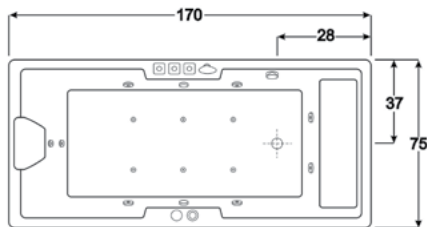

BT 107

1700 × 750 × 600

1. Acrylic whirlpool bathtub
2. Support- stainless steel frame
3. Hydraulic massage
4. Adjustable water jets
5. Cold -hot water faucet, water fall, hand shower and hand drainage
6. Under water LED light
7. Pillow
8. Available version : left or right
9. Bottom jets