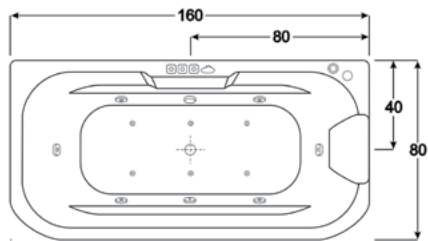

BT 106

1800 × 800 × 600

1. Acrylic whirlpool bathtub
2. Support- stainless steel frame
3. Hydraulic massage
4. Adjustable water jets
5. Cold -hot water faucet, water fall, hand shower and hand drainage
6. Under water LED light
7. 2 Pillow
8. Available version : left or right
9. Bottom jets

BT 107

1700 × 750 × 600

1. Acrylic whirlpool bathtub
2. Support- stainless steel frame
3. Hydraulic massage
4. Adjustable water jets
5. Cold -hot water faucet, water fall, hand shower and hand drainage
6. Under water LED light
7. Pillow
8. Available version : left or right
9. Bottom jets

BT 108 109

108: 1600 × 800 × 600

109: 1700 × 800 × 600

1. Acrylic whirlpool bathtub
2. Support- stainless steel frame
3. Hydraulic massage
4. Adjustable water jets
5. Cold -hot water faucet, water fall, hand shower and hand drainage
6. Under water LED light
7. Pillow
8. Available version : left or right
9. Bottom jets