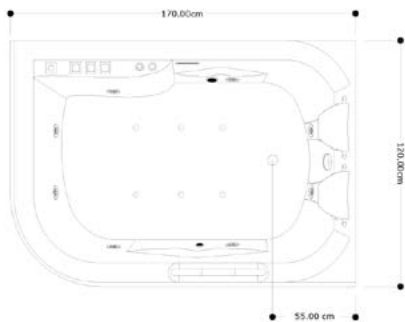

BT 107

1700 × 750 × 600

1. Acrylic whirlpool bathtub
2. Support- stainless steel frame
3. Hydraulic massage
4. Adjustable water jets
5. Cold -hot water faucet, water fall, hand shower and hand drainage
6. Under water LED light
7. Pillow
8. Available version : left or right
9. Bottom jets

BT 108 109

108: 1600 × 800 × 600

109: 1700 × 800 × 600

1. Acrylic whirlpool bathtub
2. Support- stainless steel frame
3. Hydraulic massage
4. Adjustable water jets
5. Cold -hot water faucet, water fall, hand shower and hand drainage
6. Under water LED light
7. Pillow
8. Available version : left or right
9. Bottom jets

BT B017

1700 x 1200 x 600

1. Acrylic whirlpool bathtub
2. Support- stainless steel frame
3. Hydraulic massage
4. Adjustable water jets
5. Cold -hot water faucet, water fall, hand shower and hand drainage
6. Under water LED light
7. Pillow
8. Available version : left or right
9. Bottom jets